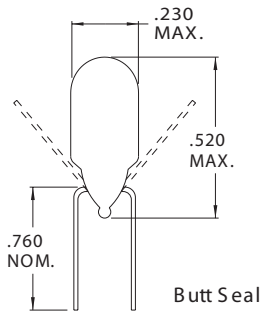

147 Central Avenue
 Hackensack, New Jersey 07601
 Tel: 201-489-8989 • Fax: 201-489-6911

CHICAGO MINIATURE LAMP, INC.
 WHERE INNOVATION COMES TO LIGHT

T-1 3/4 Wire Terminal (standard)

Part Number	Design Voltage	Amps	MSCP	Life Hours	Filament Type
CM1739	6.30	.070	.230	1,000	C-2R
CM2037	6.30	.200	.400	20,000	C-2R
CM2039	6.30	.075	.230	1,000	C-2R
CM2112	6.30	.200	.550	5,000	C-2R
CM2179	6.30	.040	.030	20,000	C-2V
CM2180	6.30	.040	.020	20,000	C-2V
CM2181	6.30	.200	.400	20,000	C-2F
CM8350	6.30	.150	.450	3,000	C-2R
CM2178	8.00	.085	.150	25,000	C-2F
CM1869	10.00	.014	.002	50,000	C-2F
CM2107	10.00	.040	.080	5,000	C-2F
CM2149	10.00	.014	.002	50,000	C-2F
CM8946	11.00	.022	.030	10,000	C-2F
CM2174	12.00	.040	.100	10,000	C-2F
CM1705	14.00	.080	.500	1,500	C-2F
CM2162	14.00	.100	.500	10,000	C-2F
CM2182	14.00	.080	.300	40,000	C-2F
CM2382	14.00	.080	.300	40,000	C-2F
CM2102	18.00	.040	.150	10,000	C-2F
CM8425	22.00	.040	.300	2,000	C-2F
CM2041	24.00	.060	.500	5,000	C-2F
CM2176	24.00	.050	.500	1,000	C-2F
CM476	28.00	.060	.340	25,000	C-2F
CM1749	28.00	.060	.340	25,000	C-2F
CM1762	28.00	.040	.340	4,000	C-2F
CM1764	28.00	.040	.340	4,000	C-2F
CM2185	28.00	.040	.150	10,000	C-2F
CM2187	28.00	.040	.300	7,000	C-2F
CM2287	28.00	.040	.300	7,000	C-2F
CM2370	28.00	.050	.700	1,000	C-2F
CM6033	28.00	.024	.150	4,000	CC-2F
CM8361	28.00	.065	.650	5,000	C-2F
CM8461	28.00	.050	.500	5,000	C-2F
CM1918	32.00	.040	.300	7,000	C-2F
CM6748	48.00	.025	.200	5,000	CC-2F