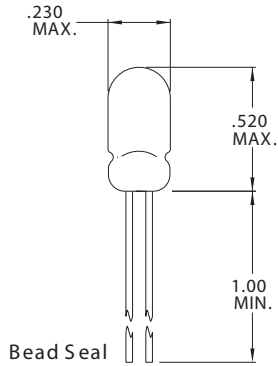

147 Central Avenue
 Hackensack, New Jersey 07601
 Tel: 201-489-8989 • Fax: 201-489-6911

CHICAGO MINIATURE LAMP, INC.
 WHERE INNOVATION COMES TO LIGHT

T-1 3/4 Wire Terminal (standard)

Part Number	Design Voltage	Amps	MSCP	Life Hours	Filament Type
CM1739	6.30	.070	.230	1,000	C-2R
CM2037	6.30	.200	.400	20,000	C-2R
CM2039	6.30	.075	.230	1,000	C-2R
CM2112	6.30	.200	.550	5,000	C-2R
CM2179	6.30	.040	.030	20,000	C-2V
CM2180	6.30	.040	.020	20,000	C-2V
CM2181	6.30	.200	.400	20,000	C-2F
CM8350	6.30	.150	.450	3,000	C-2R
CM2178	8.00	.085	.150	25,000	C-2F
CM1869	10.00	.014	.002	50,000	C-2F
CM2107	10.00	.040	.080	5,000	C-2F
CM2149	10.00	.014	.002	50,000	C-2F
CM8946	11.00	.022	.030	10,000	C-2F
CM2174	12.00	.040	.100	10,000	C-2F
CM1705	14.00	.080	.500	1,500	C-2F
CM2162	14.00	.100	.500	10,000	C-2F
CM2182	14.00	.080	.300	40,000	C-2F
CM2382	14.00	.080	.300	40,000	C-2F
CM2102	18.00	.040	.150	10,000	C-2F
CM8425	22.00	.040	.300	2,000	C-2F
CM2041	24.00	.060	.500	5,000	C-2F
CM2176	24.00	.050	.500	1,000	C-2F
CM476	28.00	.060	.340	25,000	C-2F
CM1749	28.00	.060	.340	25,000	C-2F
CM1762	28.00	.040	.340	4,000	C-2F
CM1764	28.00	.040	.340	4,000	C-2F
CM2185	28.00	.040	.150	10,000	C-2F
CM2187	28.00	.040	.300	7,000	C-2F
CM2287	28.00	.040	.300	7,000	C-2F
CM2370	28.00	.050	.700	1,000	C-2F
CM6033	28.00	.024	.150	4,000	CC-2F
CM8361	28.00	.065	.650	5,000	C-2F
CM8461	28.00	.050	.500	5,000	C-2F
CM1918	32.00	.040	.300	7,000	C-2F
CM6748	48.00	.025	.200	5,000	CC-2F